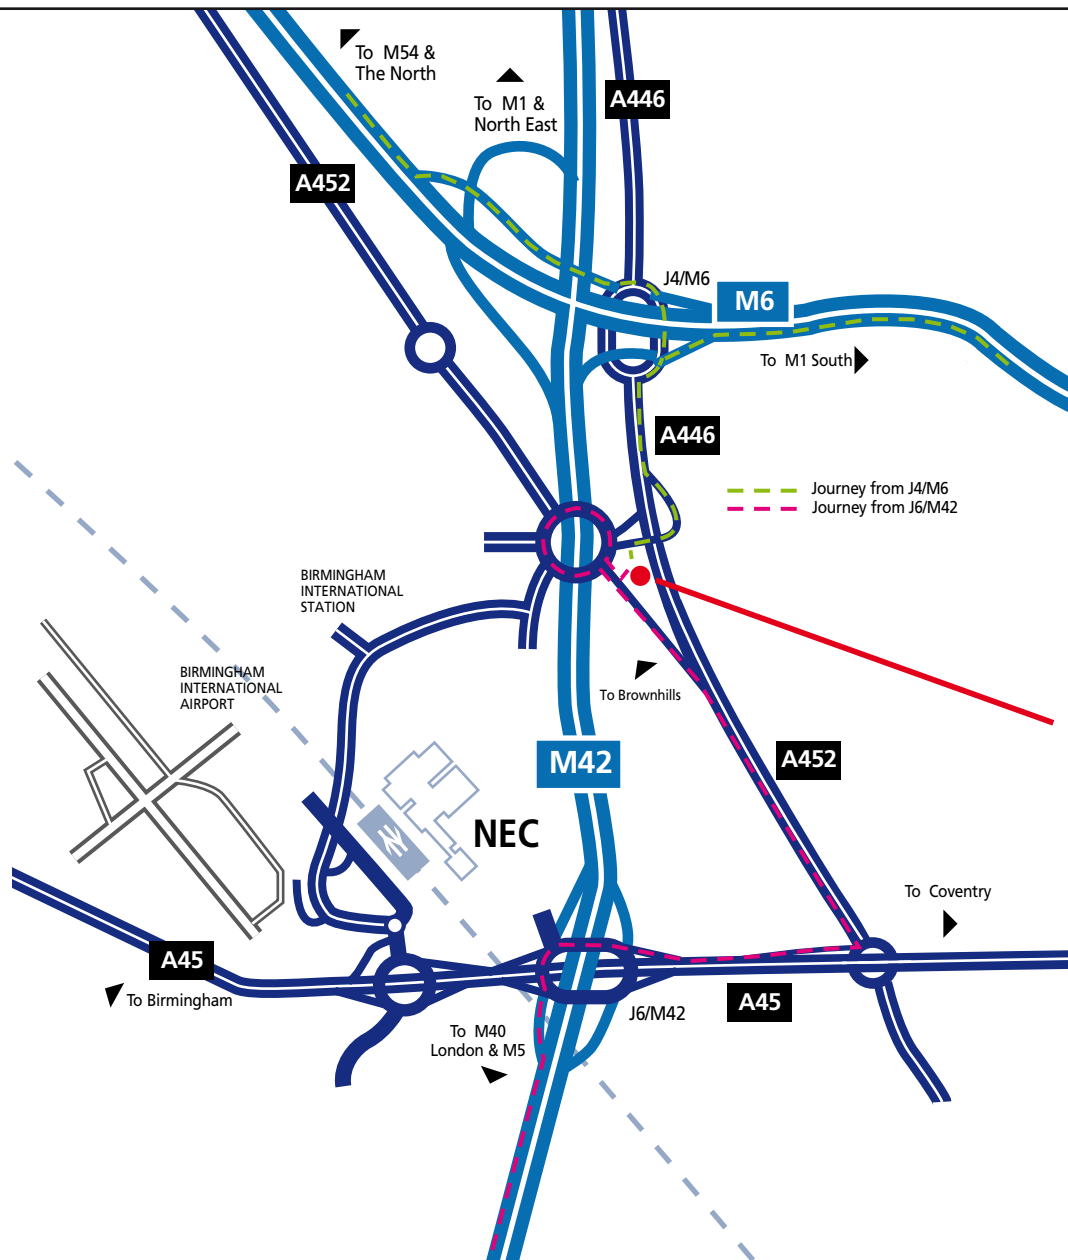

DIRECTIONS

From M42/J6

Exit at junction 6, at roundabout head toward A45 Coventry. Take next slip road exit off the A45 towards A452. Take the first exit at roundabout.

Keep left on the A452 and continue on A452 towards Brownhills. At the roundabout take the 5th exit. The South entrance of Parkstone Group is on the left just before Melbicks Garden Centre.

From M6/J4

Exit at junction 4, at roundabout take the A446 Stonebridge Road exit to Coventry. Continue for half a mile and exit off the first slip road towards Brownhills. The North entrance of Parkstone Group is on the left hand side after you've crossed over the A446.